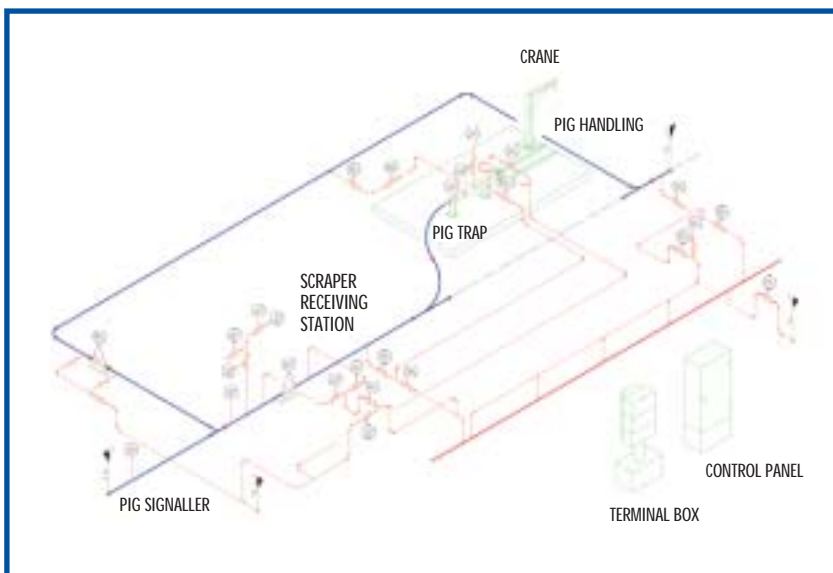

SCRAPER TRAP STATIONS

PRODUCT RANGE

SCRAPER TRAPS

- Pig Launcher and
- Receiver Stations

PIPELINE PIGS FOR

- Batching and Displacement
- Cleaning
- Gauging

PIG PASSAGE INDICATOR

- electric
- visual
- electronic

PIG LOCATORS

- electronic

PIPING MATERIAL

- Pipeline Casing Insulators
- End Seals
- Modular Wall Casing Seals