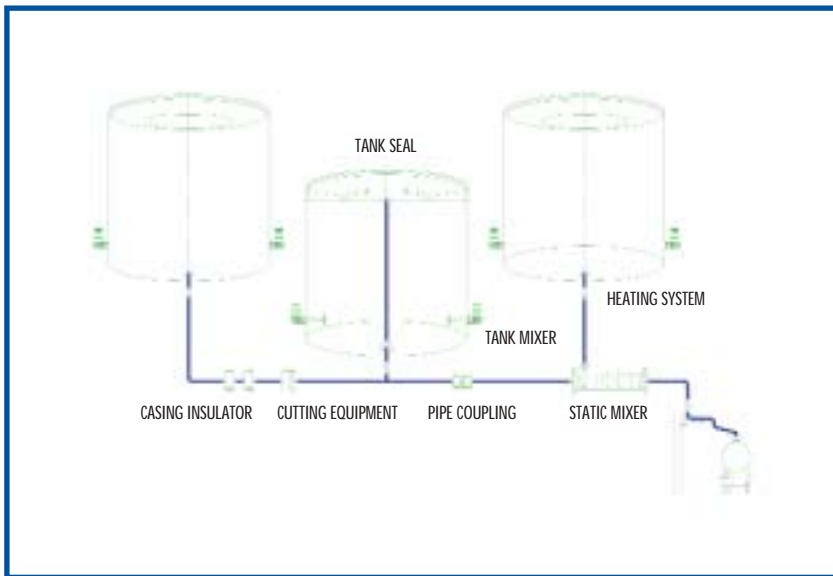

SCRAPER TRAP STATIONS

PRODUCT RANGE

SCRAPER TRAPS

- Pig Launcher and
- Receiver Stations

PIPELINE PIGS FOR

- Batching and Displacement
- Cleaning
- Gauging

PIG PASSAGE INDICATOR

- electric
- visual
- electronic